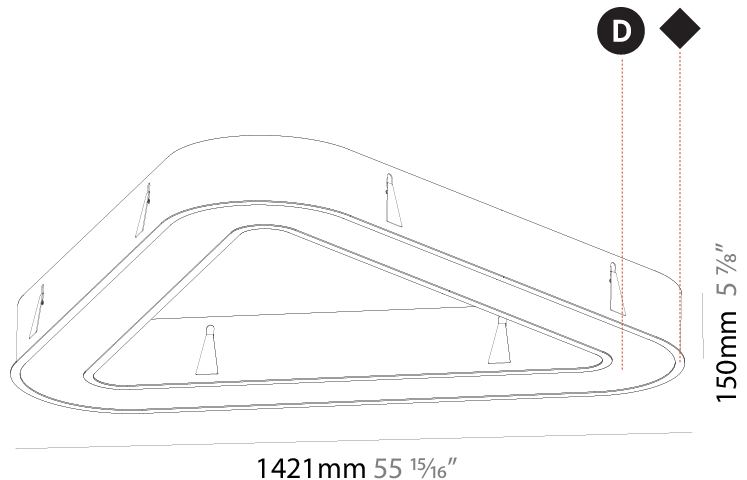

GENERAL

Series: Glorious
Subseries: Glorious Victory
Brand: Prolicht
Division: Architectural
Mounting Type: Recessed
Mounting Location: Ceiling
Subcategory: Ambient

PHYSICAL

Shape: Abstract
Length (mm): 1421
Length (in): 55 ¹⁵/₁₆
Width (mm): 1421
Width (in): 55 ¹⁵/₁₆
Height (mm): 150
Height (in): 5 ⁷/₈
Min. Recessing Depth (mm): 160
Min. Recessing Depth (in): 6 ⁵/₁₆
Light Distribution: Direct
Weight (kg): 17.995
Weight (lbs): 39.59
Diffuser: PMMA - Opal or Micro-Prism
Fixture Finish: SSR / BKV / CWI / CRY / HAB / LAG / UFT / ITA / RUA / RUR / MIC / FTG / MYG / TWT / LOD / PUS / FRO / FUP / KIA / POP / BLS / SPG / MEY / GOH / GUM / CHC / COM / ABZ / JAG / OBR / MOS / ROR
Fixture Material: Aluminum

ELECTRICAL

Lamp Type: LED (Zhaga Standard)
Input Wattage (W): 60
Total Output Wattage (W): 48 / 38.4 3500K
Dimming: Non-Dimming / Phase Dimming (120Vac only) / 0-10V Dimming
Driver Included: Yes
Driver Location: Integrated
Driver Type: Constant Current - 120 / 277Vac
Driver Class: Class 2
Input Voltage (V): 120 - 277
Constant Current (MA): 350 / 1200 (3500K)

LED

Color Temperature (°K): 3000 / 3500 / 4000
Max. Delivered Lumen (lm): 5540 / 5733 / 5850
CRI: >80 CRI
Efficiency (%): 65
Lamp Life (hrs): 50000

OPTICAL

RATINGS AND CERTIFICATIONS

Certified By: Certified for North American Standards
IP rating: IP20